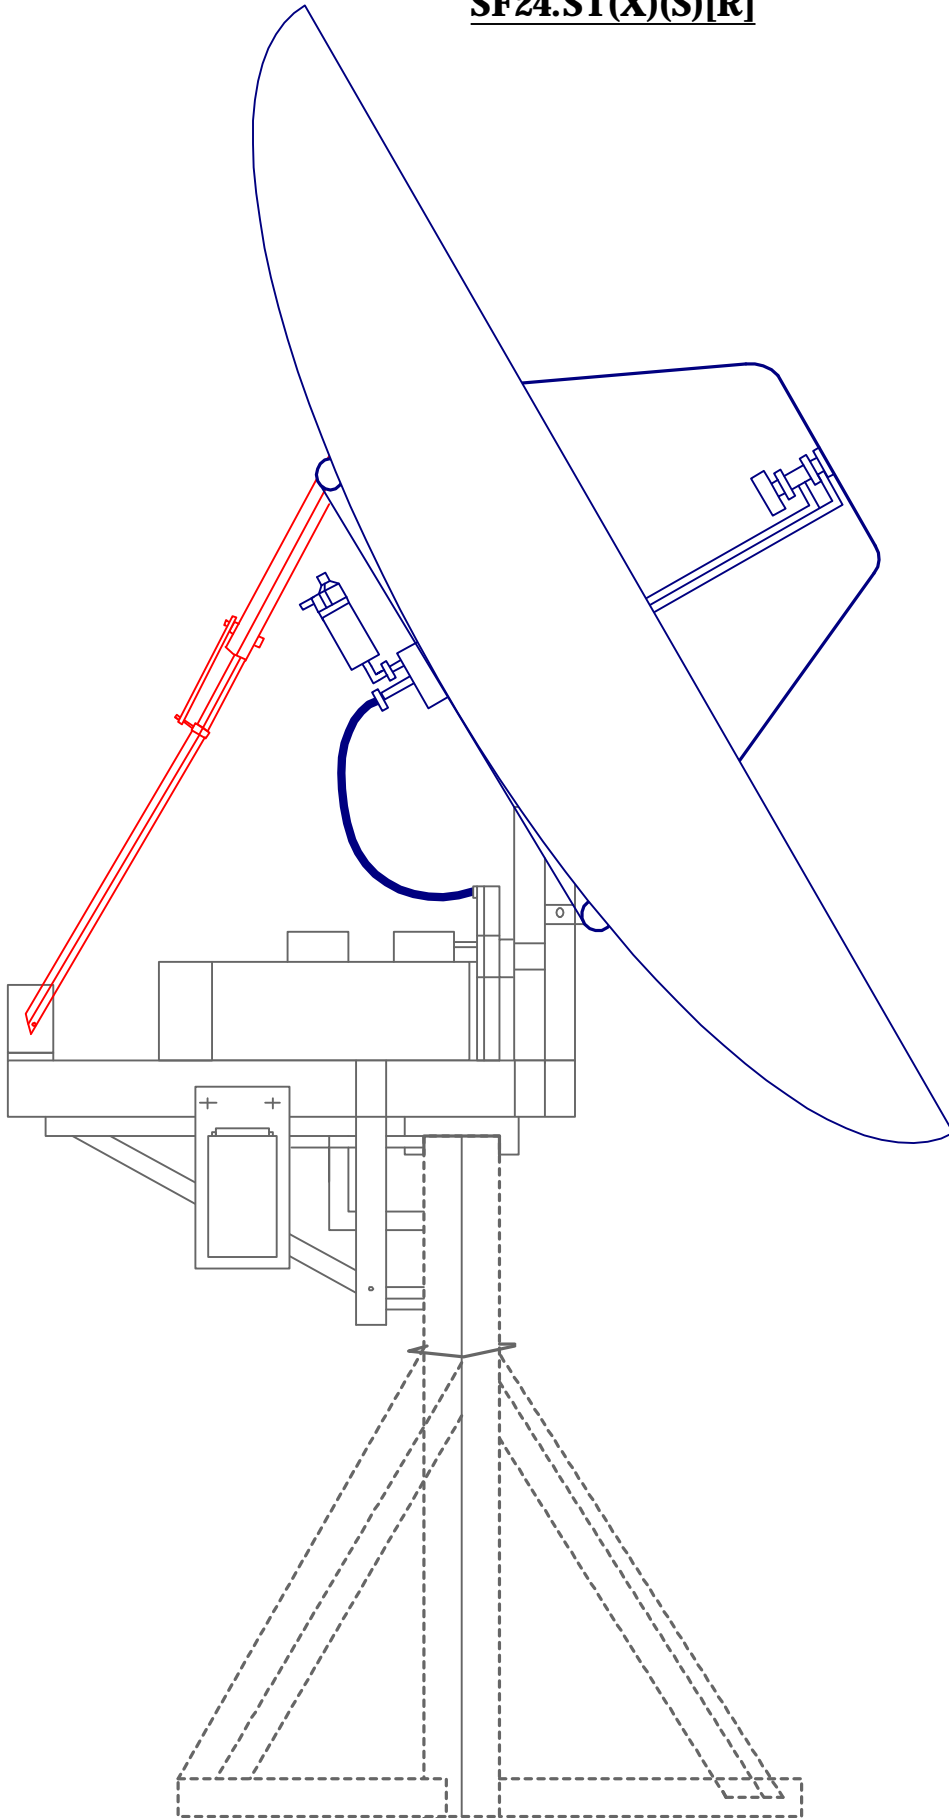

**SF24.ST(X)(S)[R]**

**S+AS Limited**

**6 The Walled Garden  
Wallhouse, Torphichen  
West Lothian  
[44] 1506 636314**

**SF24.ST(X)(S)[R]**

DWG NO SF24STR.90Lg  
SAS\_001/9/97

REV  
A

SHEET

1 #REF! 1